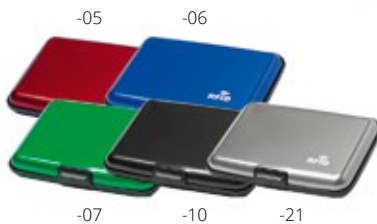

Size: 400×270×30 mm **Printing:** TC(8), DTC(FC)

Koruna AP781144-10

RFID blocking, PU leather credit card holder for 8 cards. **Size:** 82×117×15 mm **Printing:** P2(1), O1

Cardox AP781513

Aluminium, RFID protected card holder with 6 compartments. **Size:** 110×75×20 mm **Printing:** E1, P2(4), DO4(FC)