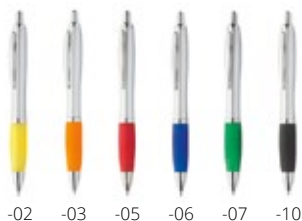

Lumpy AP6149

Plastic ballpoint pen with silver barrel and coloured rubber grip. With blue refill. **Size:** ø13×140 mm **Printing:** P0(4), UVA(FC)