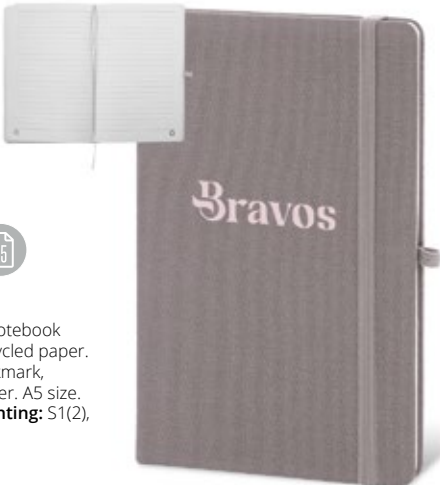

OFFICE AND BUSINESS

-00 -05

-06 -07 -77

Kapaas AP800740

Recycled cotton covered notebook with 80 lined sheets in recycled paper. With matching colour bookmark, rubber band and pen holder. A5 size.

Size: 150×212×14 mm **Printing:** S1(2), TB(8), DTB(FC)