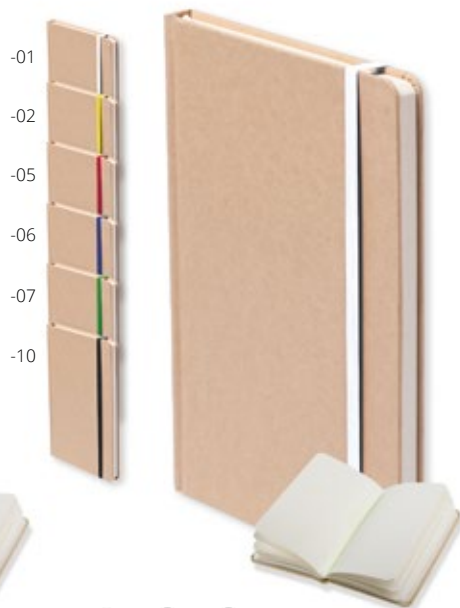

Prunus A5 AP781196

Recycled cardboard covered notebook with 100 blank sheets, coloured bookmark and rubber strap. **Size:** 147×210×15 mm **Printing:** P1(4), S1(2), UVB(FC), OP(FC)