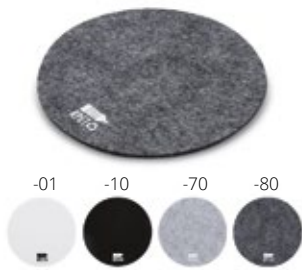

Hefe AP808214

Round RPET felt coaster. With distinctive RPET sign. **Size:** ø100x2 mm
Printing: TA(8), DTA(FC)