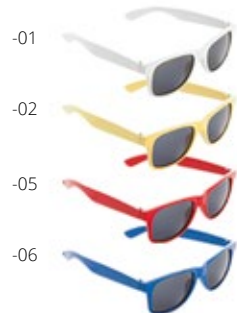

Chicama AP791611

Fashionable, plastic sunglasses for children. With UV 400 protection. **Printing:** P1(4), VF(FC)