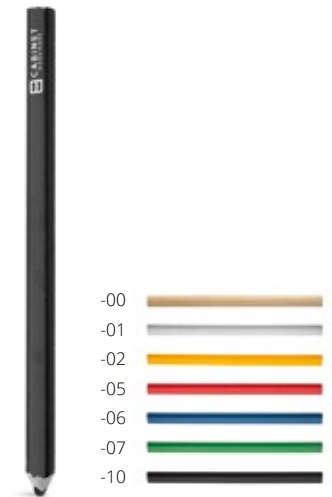

- -00
- -01
- -02
- -05
- -06
- -07
- -10

Carpenter AP761177

Wooden carpenter pencil, unsharpened. **Size:** 180 mm **Printing:** P0(4), E0