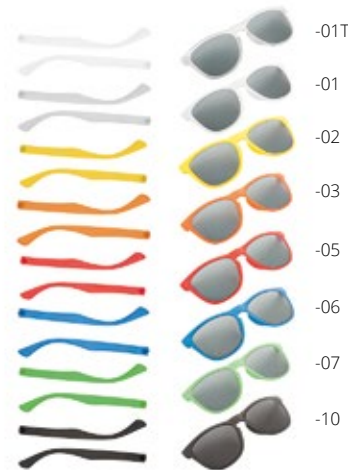

CreaSun AP800383

Customisable, plastic sunglasses with UV 400 protection. The product is assembled in the requested frame and temples colour combination. MOQ: 50 pcs. **Printing:** P1(4), VF(FC)

TEMPLES

FRAME