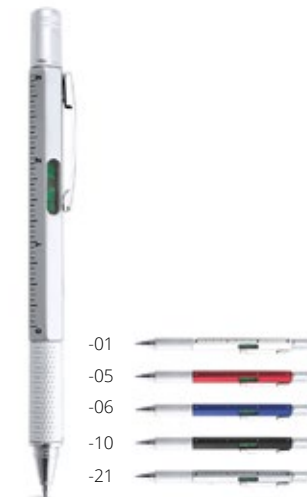

- 05
- 06
- 07
- 10

7 CM

Handy AP845164

5in1 plastic ballpoint and touch screen pen with mobile holder, ruler, screen cleaner, screwdriver function. With blue refill. **Size:** ø13×157 mm **Printing:** P1(2)