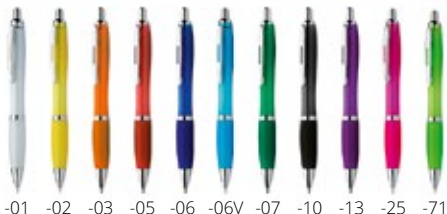

-01 -02 -03 -05 -06A -06V -07 -10 -81

Posher AP808191

Recycled ABS plastic ballpoint pen with bamboo button and metal clip. With blue refill.
Size: ø10×140 mm **Printing:** P0(4), UVA(FC)

Compy AP741012

Plastic ballpoint pen with blue refill. **Size:** ø13×140 mm **Printing:** P0(4), UVA(FC)