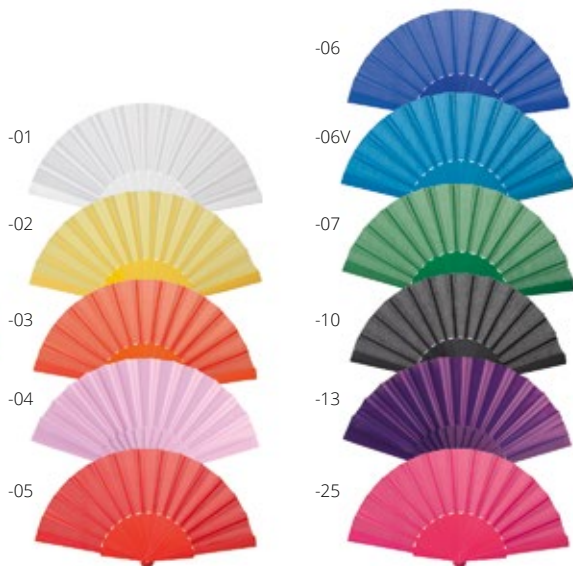

Faros AP721478-01

RPET polyester hand fan with wooden ribs. In kraft paper box. Size: 425x230 mm Printing: E1, P1(2)