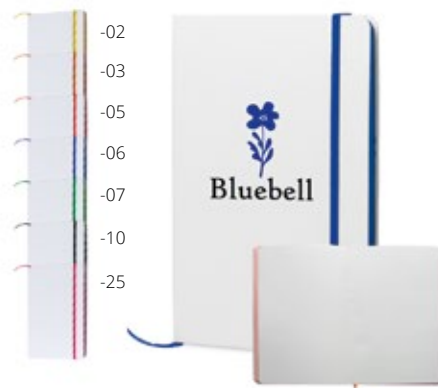

Pendula A5 AP781782

Paper covered notebook with 100 blank sheets and coloured rubber strap and matching colour side, A5. **Size:** 147×210×15 mm **Printing:** P1(4), S1(2), UVB(FC)