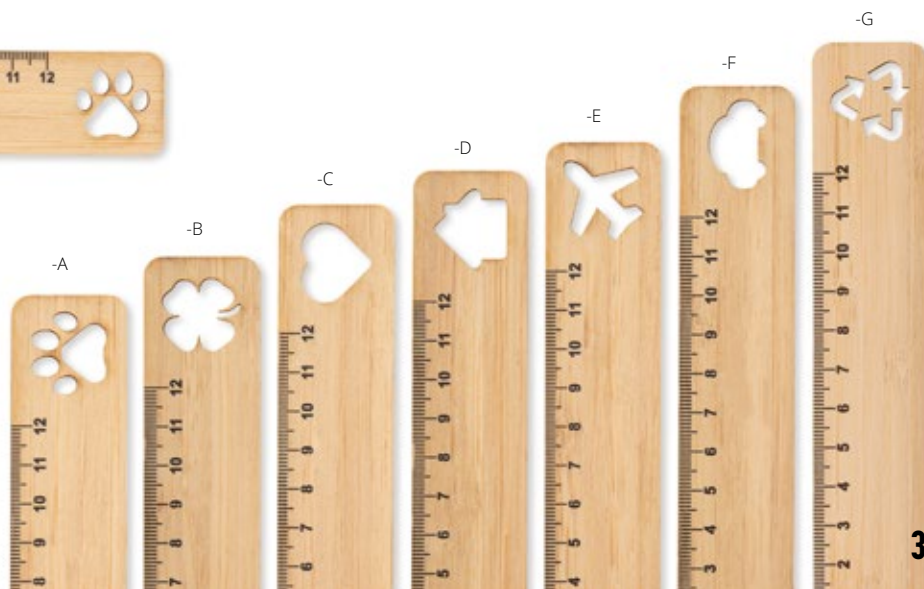

Rooler AP718526

12 cm bamboo plywood ruler with sink cut motive. **Size:** 160×30×2 mm **Printing:** E1, P0(4), OP(FC)