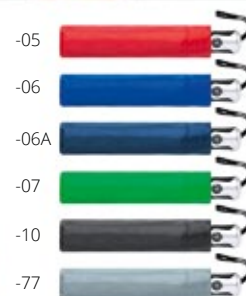

Manual folding umbrella with 8 panels, metal shaft and frame. In matching colour pouch. 170T polyester. **Size:** ø960 mm **Printing:** TD(8), DTD(FC), S3(1), *:SU1(FC)

Cirros AP721882

Full automatic (open/close), windproof folding umbrella with 8 panels. With metal shaft, metal/fibreglass frame and plastic handle. In matching colour pouch. 190T polyester. **Size:** ø980 mm **Printing:** TD(8), DTD(FC), S3(1)