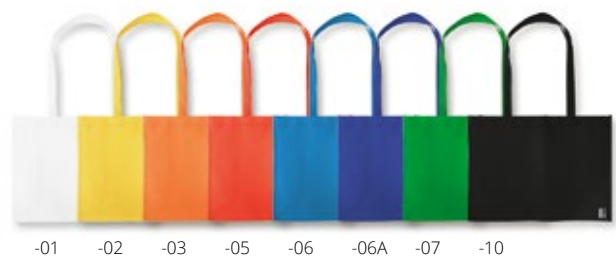

Guzzin AP808251

RPET non-woven shopping bag with gusset and long handles, 80 g/m². With distinctive RPET sign. **Size:** 450×320×160 mm **Printing:** TB(8), DTB(FC), S1(1)